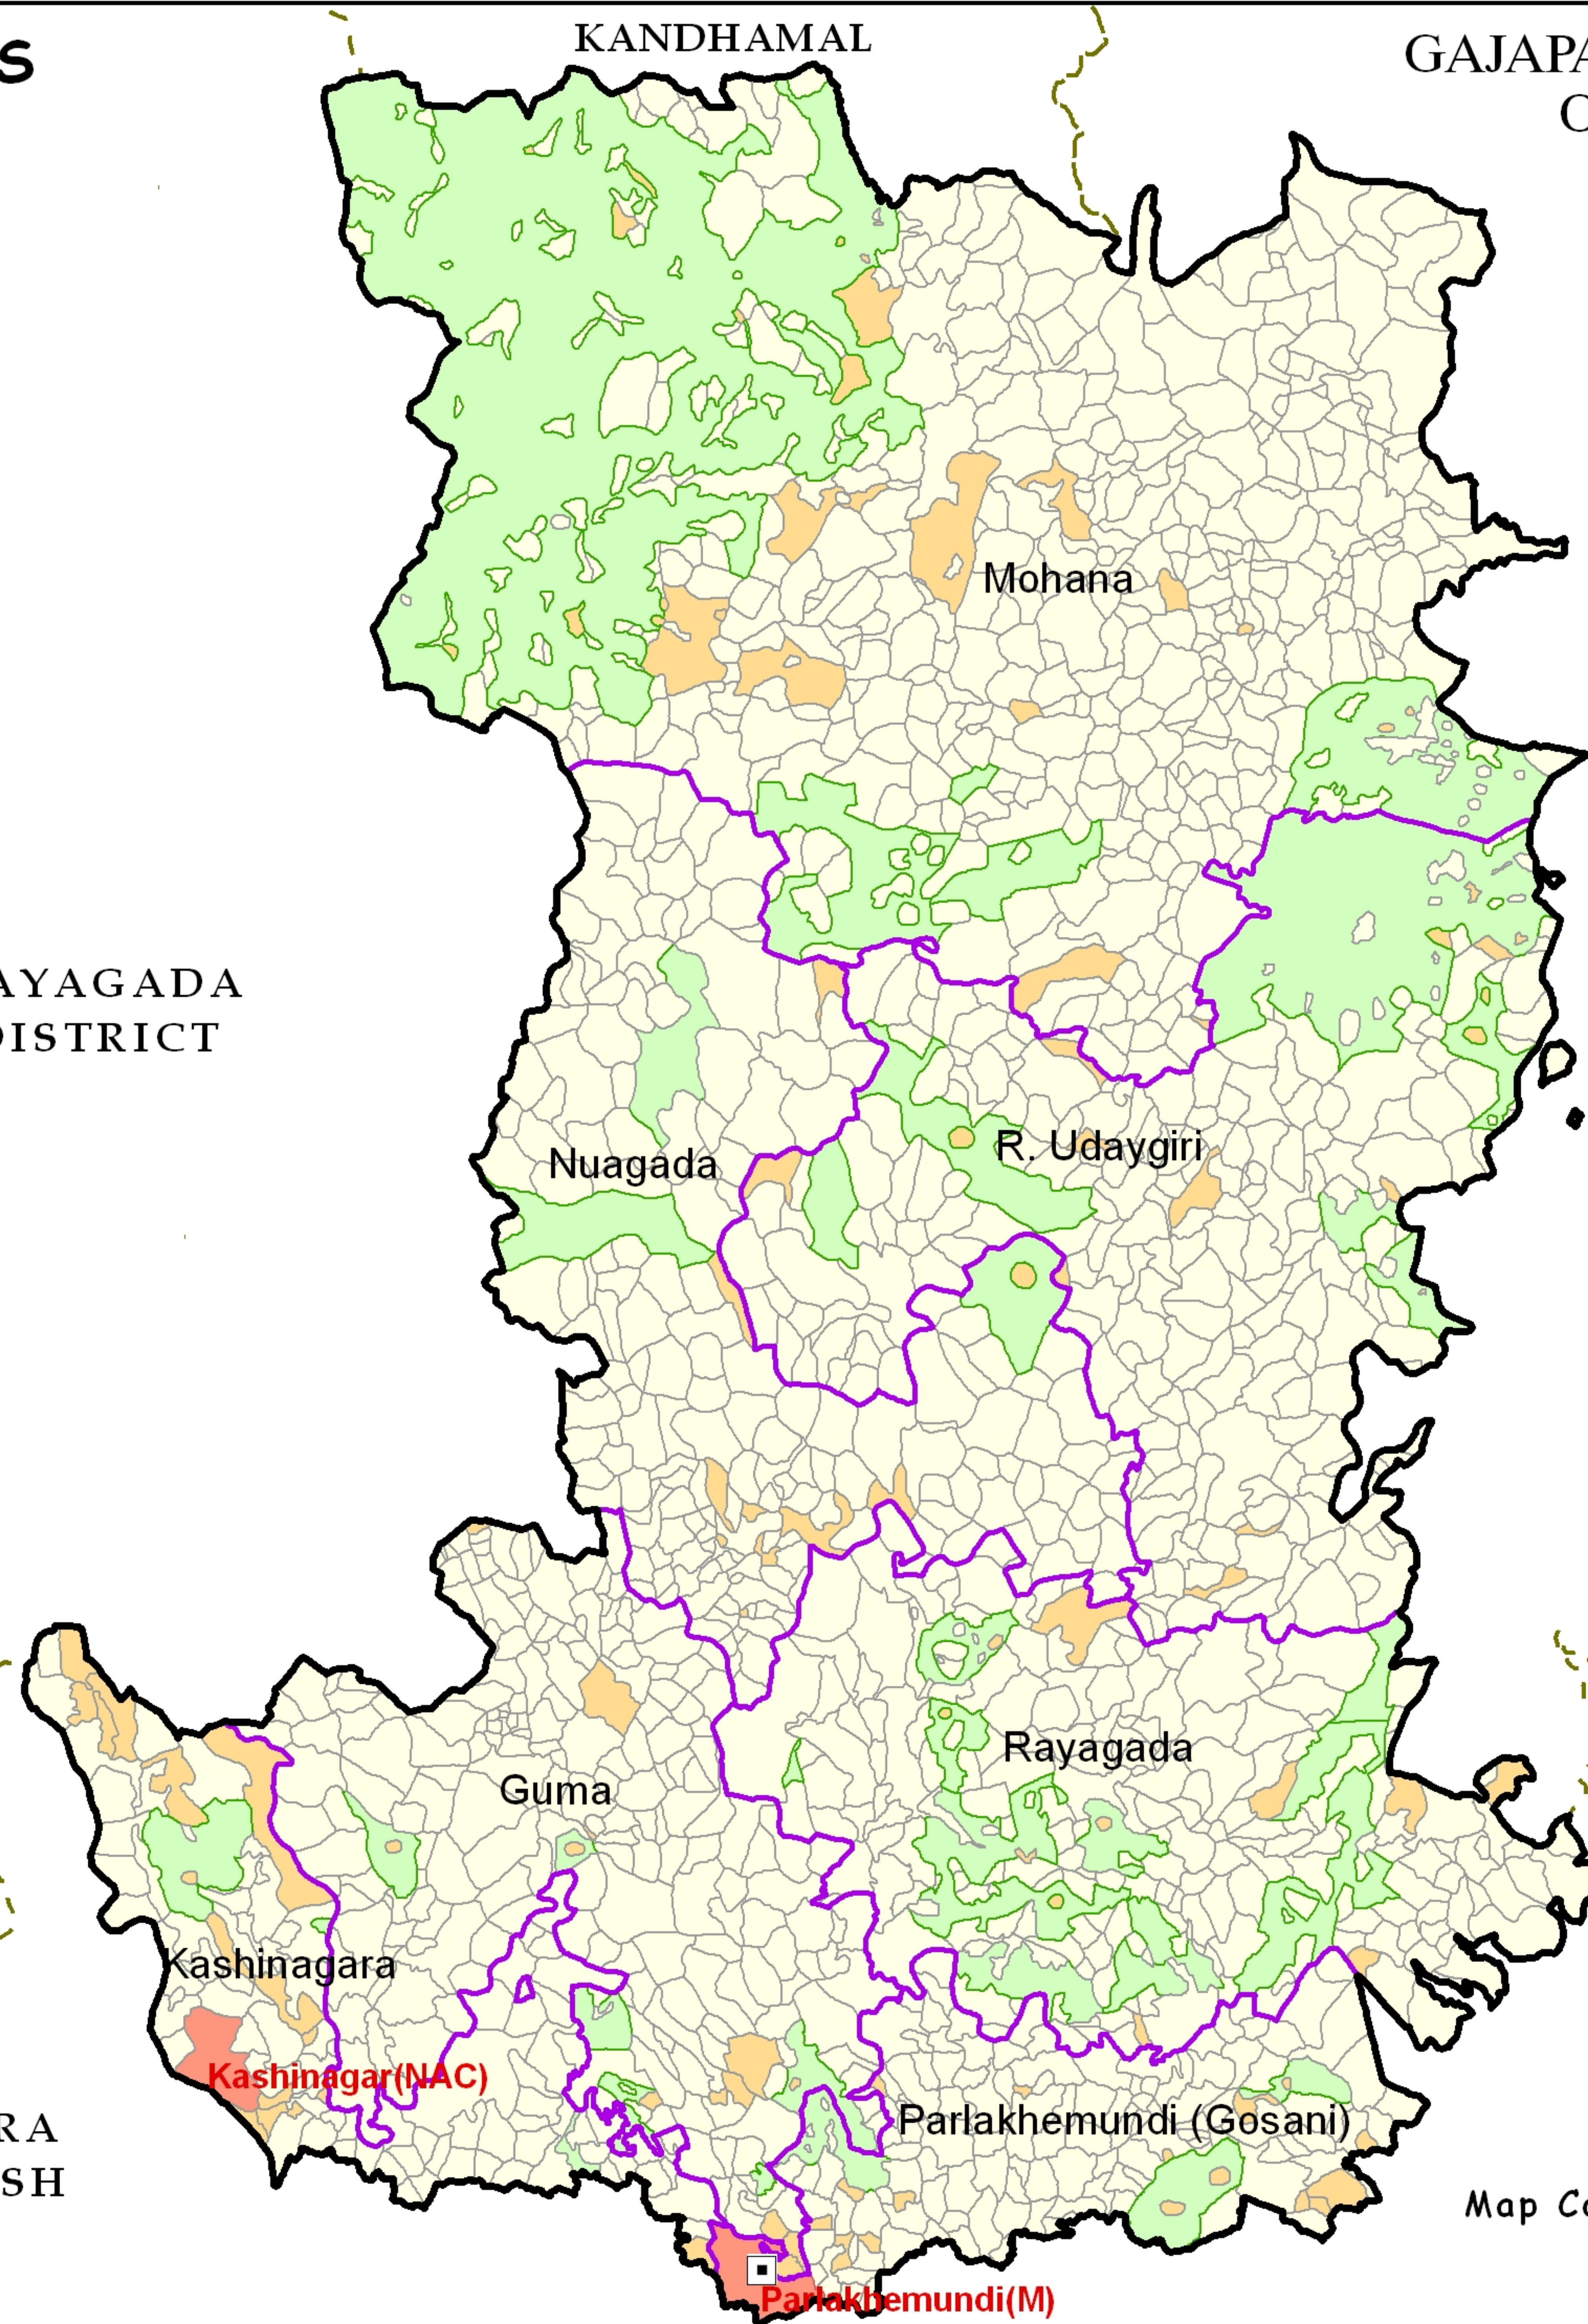

VILLAGES

RAYAGADA DISTRICT

ANDHRA PRADESH

KANDHAMAL

GAJAPATI DISTRICT
ODISHA

GANJAM DISTRICT

ODISHA

INDIA

LEGEND

- District Head Quarter
- District Boundary
- Block Boundary
- Village
- Uninhabited Village
- Town
- Forest

Scale:

Map Compiled By:
NIC
Bhubaneswar, Odisha.

Data Source:
District Administration